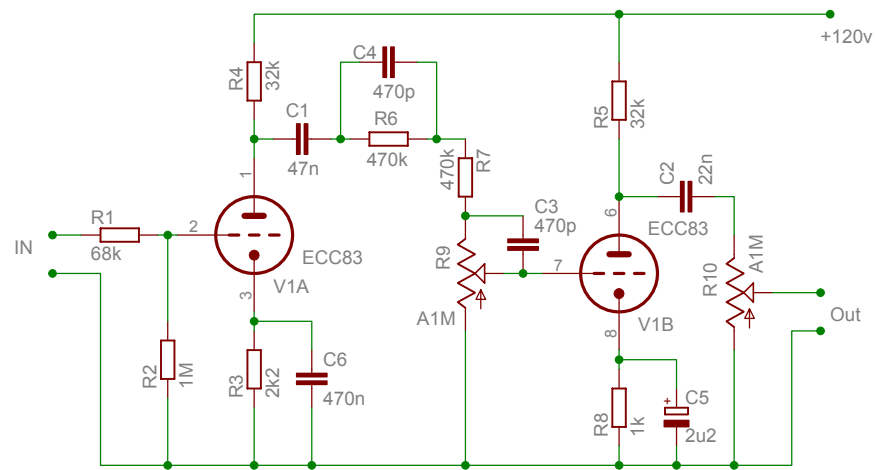

# Single Bottle Preamp

v.1 (Tomato guitar preamplifier)

# Single Bottle Preamp Interconnections

(v. 1, «Tomato» guitar preamp)